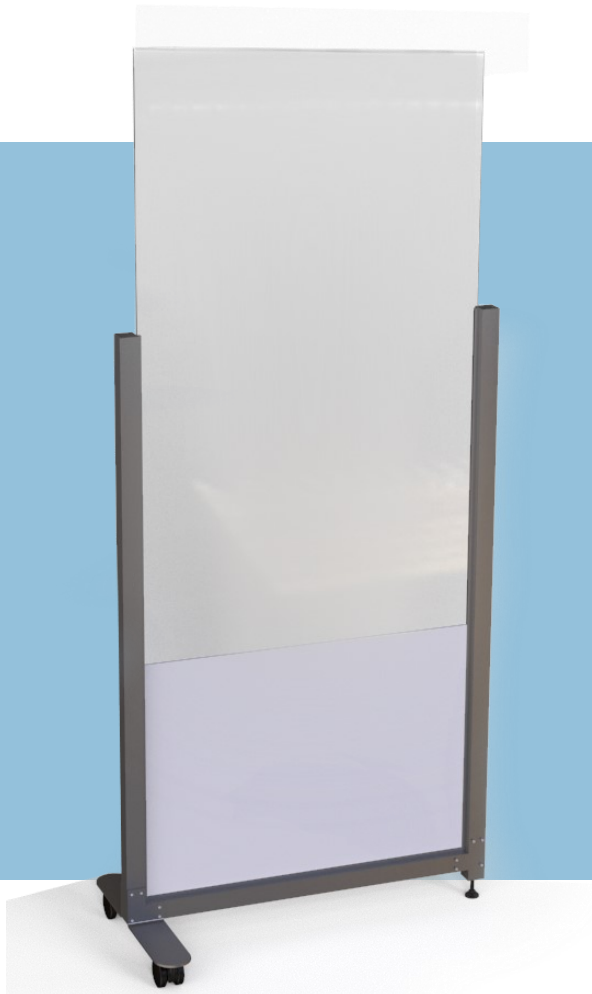

36" Mobile Screen

Tri-Pod with two casters & glide

MS-S35-1FC-ACWC

Four Casters

MS-S35-1FC-ACWC

- Height: 72"
- Frame Width (widest) : 36"
- Frame Height : 48"
- Clear screen size: 32" Wide x 48" tall, 48" Wide x 48" Tall
- Solid color plastic bottom screen size: Variable depending on the overall height of the partition

Part Number	Description	List Price
MS-S35-1FC-ACWC	Mobile screen with a vertical height of 72" and 35" width., Silver frame arranged as a tripod, with two casters and a single glide. Upper Clear panel is 48x32 and white opaque panel is 22"x32".	\$1206.00
MS-S35-2FC-ACWC	Mobile screen with a vertical height of 72" and 35" width., Silver frame on four casters . Upper Clear panel is 48x32 and white opaque panel is 22"x32".	\$1206.00

50'' Mobile Screen

Grand Stands
Ergonomic Workstation Solutions

Tri-Pod with two casters & glide
MS-S35-1FC-ACWC

Four Casters
MS-S35-1FC-ACWC

- Height: 72''
- Frame Width (widest) : 50''
- Frame Height : 48''
- Clear screen size: 32'' Wide x 48'' tall, 48'' Wide x 48'' Tall
- Solid color plastic bottom screen size: Variable depending on the overall height of the partition

Part Number	Description	List Price
MS-S50-1FC-ACWC	Mobile screen with a vertical height of 72'' and 50'' width., Silver frame arranged as a tripod, with two casters and a single glide. Upper Clear panel is 48x32 and white opaque panel is 22''x32''.	\$1383.00
MS-S50-2FC-ACWC	Mobile screen with a vertical height of 72'' and 50'' width., Silver frame on four casters . Upper Clear panel is 48x32 and white opaque panel is 22''x32''.	\$1383.00