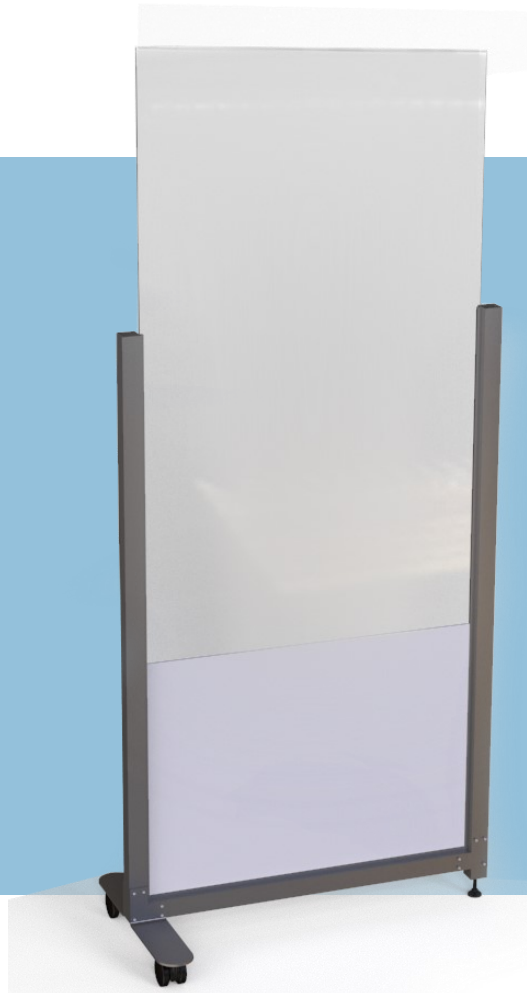

36" Mobile Screen

Tri-Pod with two casters & glide

MS-S35-1FC-ACWC

Four Casters

MS-S35-1FC-ACWC

- Height: 72"
- Frame Width (widest) : 36"
- Frame Height : 48"
- Clear screen size: 32" Wide x 48" tall, 48" Wide x 48" Tall
- Solid color plastic bottom screen size: Variable depending on the overall height of the partition

Part Number	Description	List Price
MS-S35-1FC-ACWC	Mobile screen with a vertical height of 72" and 35" width., Silver frame arranged as a tripod, with two casters and a single glide. Upper Clear panel is 48x32 and white opaque panel is 22"x32".	\$1206.00
MS-S35-2FC-ACWC	Mobile screen with a vertical height of 72" and 35" width., Silver frame on four casters . Upper Clear panel is 48x32 and white opaque panel is 22"x32".	\$1206.00

50'' Mobile Screen

Grand Stands
Ergonomic Workstation Solutions

Tri-Pod with two casters & glide
MS-S35-1FC-ACWC

Four Casters
MS-S35-1FC-ACWC

- Height: 72''
- Frame Width (widest) : 50''
- Frame Height : 48''
- Clear screen size: 32'' Wide x 48'' tall, 48'' Wide x 48'' Tall
- Solid color plastic bottom screen size: Variable depending on the overall height of the partition

Part Number	Description	List Price
MS-S50-1FC-ACWC	Mobile screen with a vertical height of 72'' and 50'' width., Silver frame arranged as a tripod, with two casters and a single glide. Upper Clear panel is 48x32 and white opaque panel is 22''x32''.	\$1383.00
MS-S50-2FC-ACWC	Mobile screen with a vertical height of 72'' and 50'' width., Silver frame on four casters . Upper Clear panel is 48x32 and white opaque panel is 22''x32''.	\$1383.00